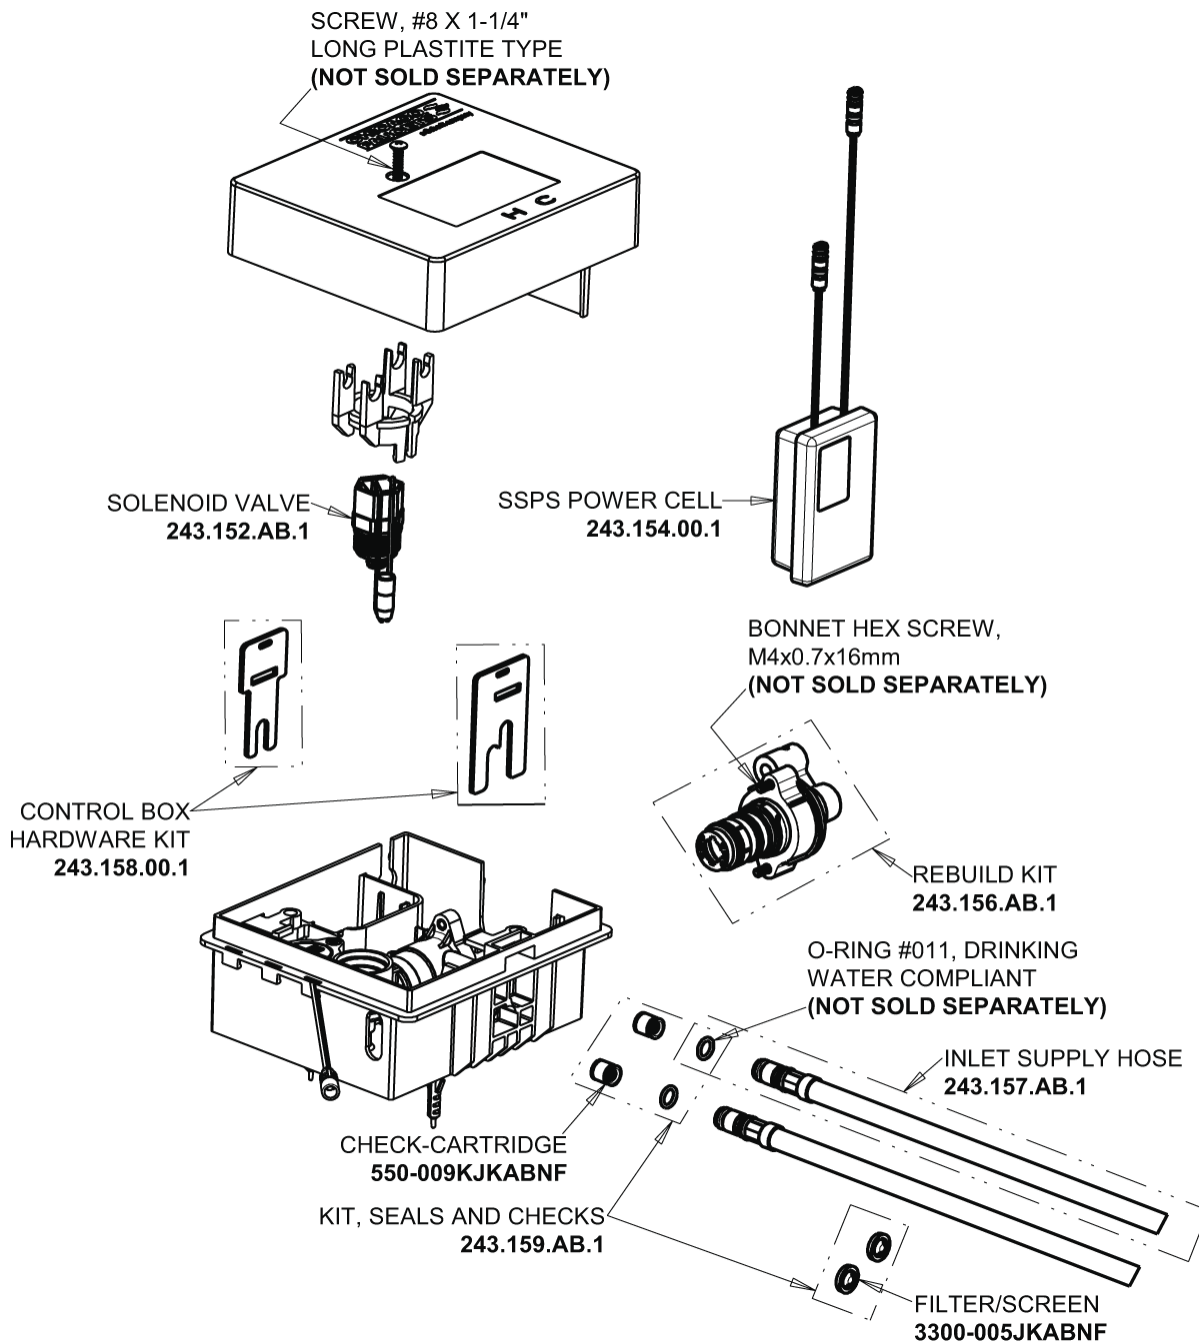

# Repair Parts

EQ-C-23KJKABNF

## EQ-C-23KJKABNF EQ Control Box, SSPS, Thermostatic Mixer Base Parts: