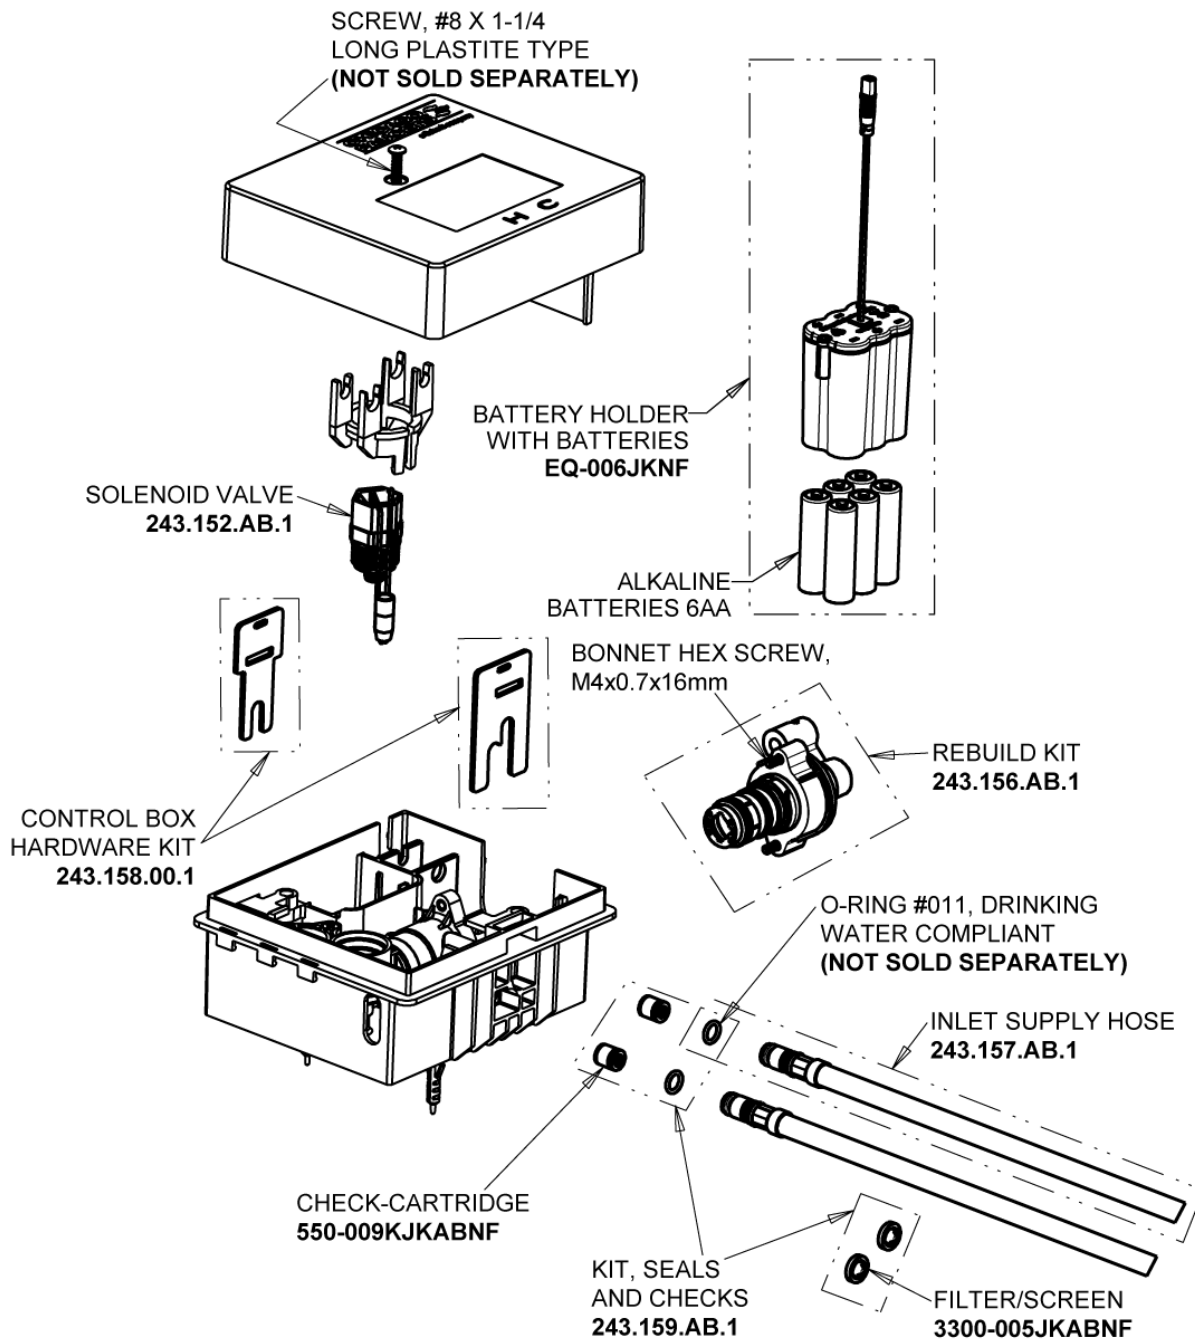

# Repair Parts

EQ-13KJKABNF

## EQ-13KJKABNF EQ Control Box, Battery, Thermostatic Mixer Base Parts: